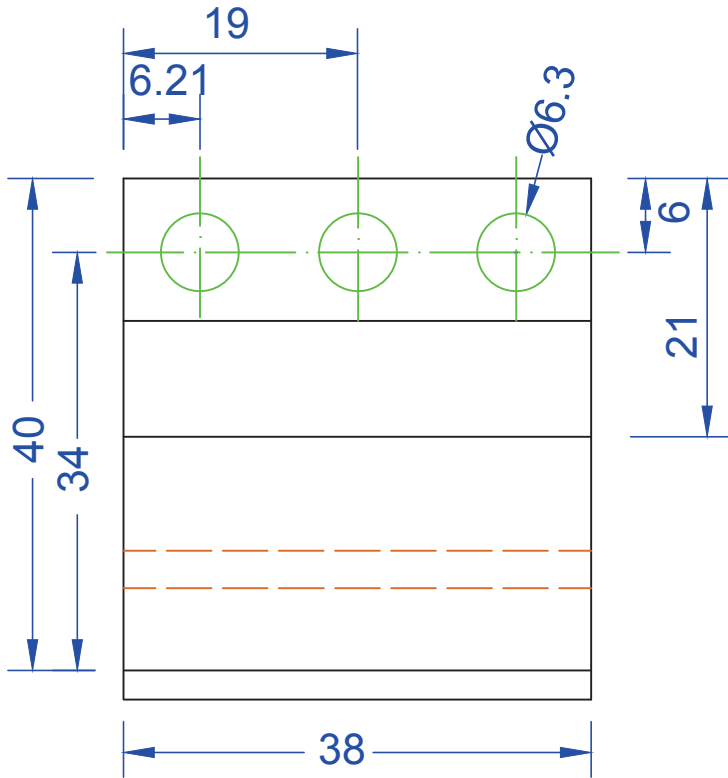

Installation Sheathing With Track

Installation Batten With Track

Corner Installation

Siding Sheathing Fastener

Siding Batten Fastener

Joist Span

Front view

Side view

# Sheathing Fastener Profile

Front view

Side view

## Batten Fastener Profile

# Fast Track Profile

Random 462.5mm Center to Center

Staggered 462.5mm Center to Center