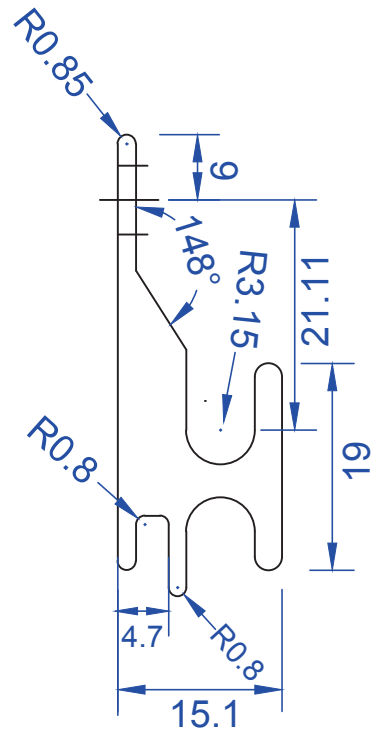

Installation Sheathing With Track

Installation Batten With Track

Corner Installation

Siding Sheathing Fastener

Siding Batten Fastener

Joist Span

Front view

Side view

# Sheathing Fastener Profile

Front view

Side view

## Fast Track Overview

Front view

Side view

# Fast Track Profile

Random 462.5mm Center to Center

Staggered 462.5mm Center to Center