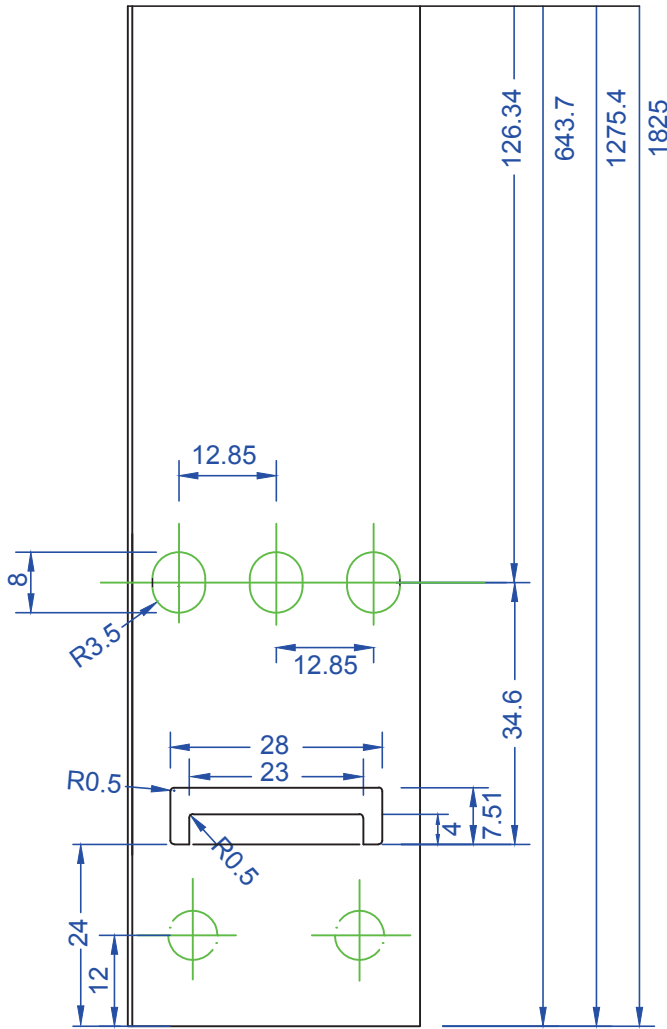

# Sheathing Fastener Profile

Front view

Side view

## Batten Fastener Profile

## Fast Track Overview

Front view

Side view

# Fast Track Profile

Random 462.5mm Center to Center

Staggered 462.5mm Center to Center