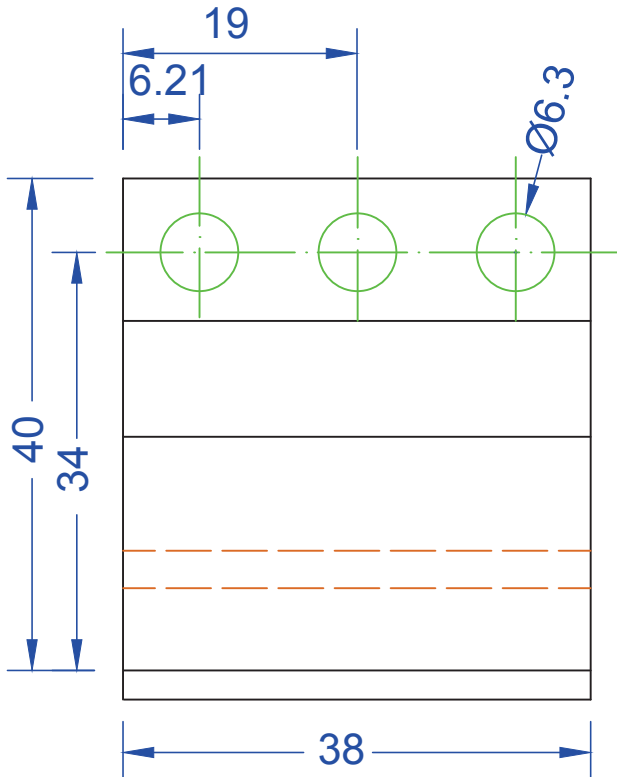

Installation Sheathing With Track

Installation Batten With Track

Corner Installation

Siding Sheathing Fastener

Siding Batten Fastener

Joist Span

Front view

Side view

# Sheathing Fastener Profile

Front view

Side view

## Fast Track Overview

Front view

Side view

# Fast Track Profile

Random 462.5mm Center to Center

Staggered 462.5mm Center to Center