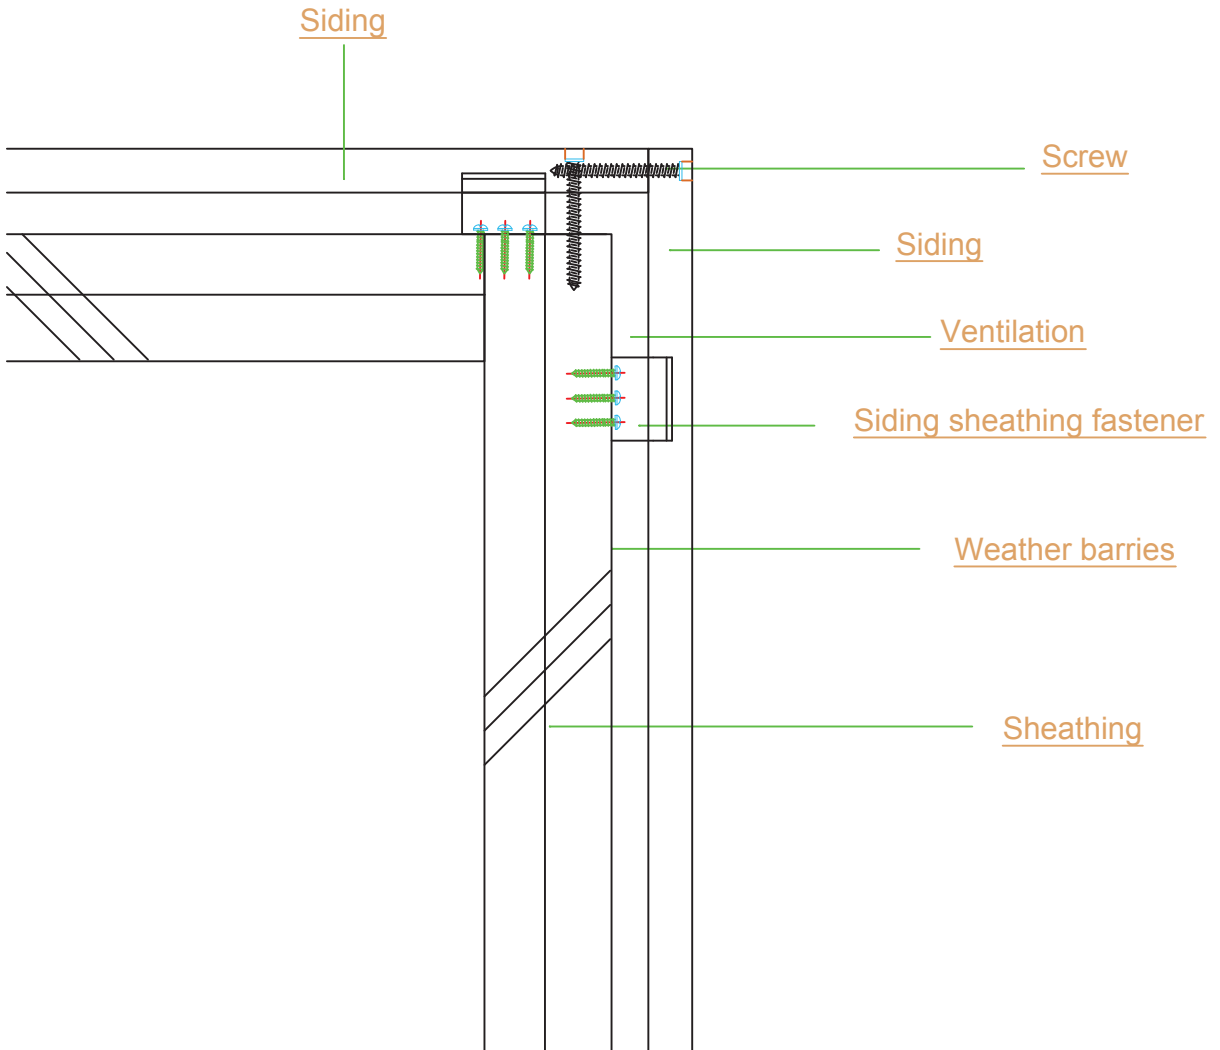

Installation Sheathing With Track

Installation Batten With Track

Corner Installation

Siding Sheathing Fastener

Siding Batten Fastener

Joist Span

Front view

Side view

# Sheathing Fastener Profile

Front view

Side view

## Batten Fastener Profile

# Fast Track Profile

Random 462.5mm Center to Center

Staggered 462.5mm Center to Center