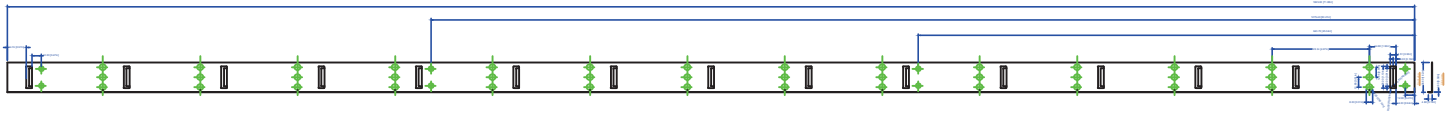

Installation Sheathing With Track

Installation Batten With Track

Corner Installation

Siding Sheathing Fastener

Siding Batten Fastener

Joist Span

Front view

Side view

# Sheathing Fastener Profile

Front view

Side view

## Fast Track Overview

Front view

Side view

# Fast Track Profile

Random 462.5mm Center to Center

Staggered 462.5mm Center to Center