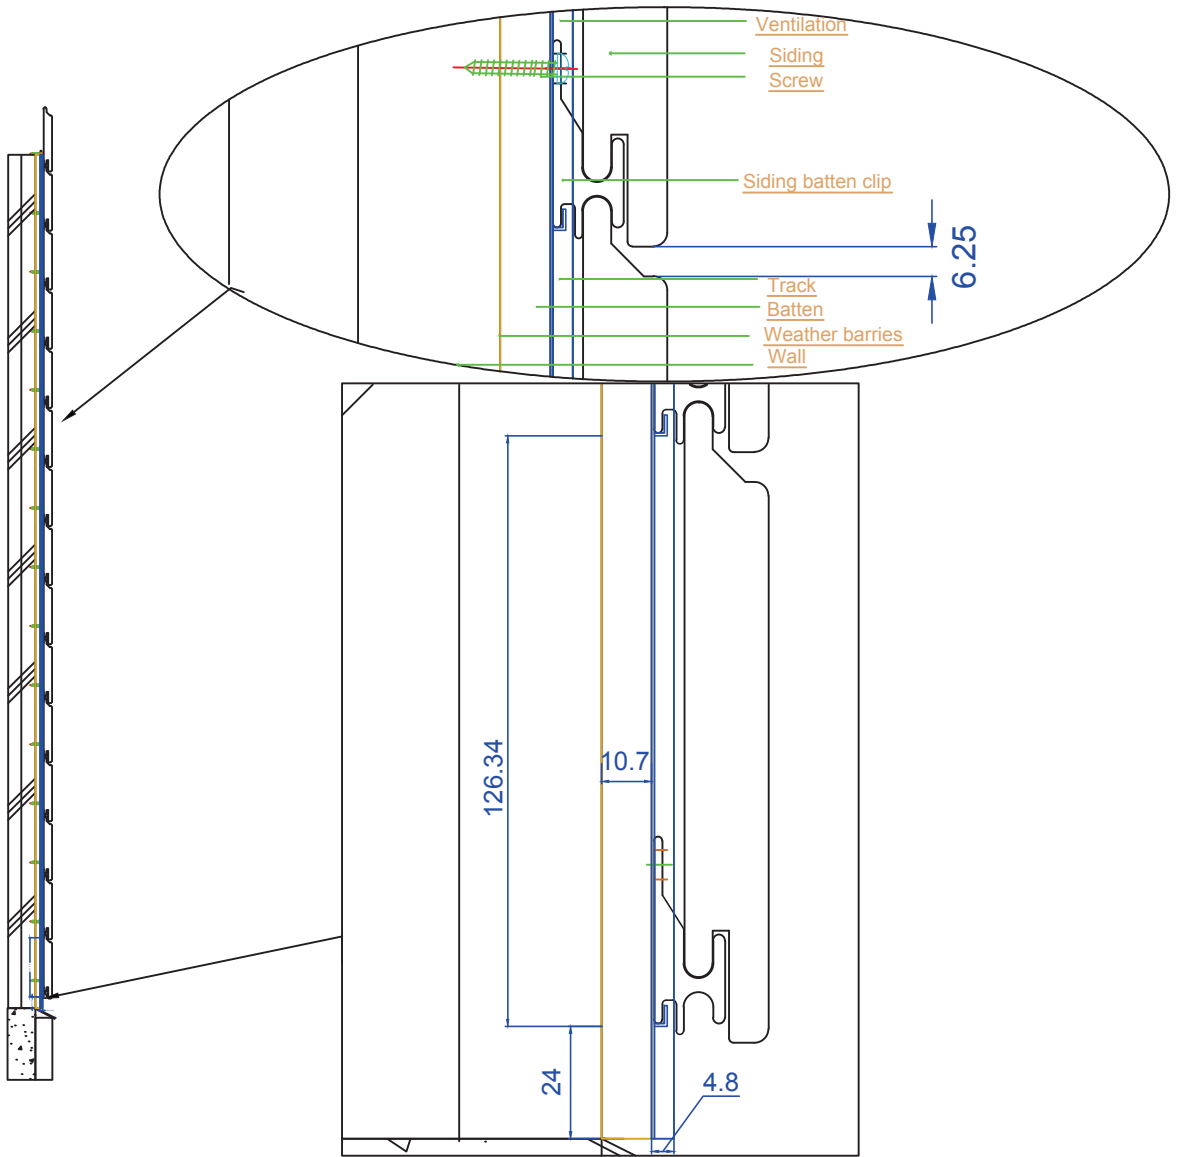

Installation Sheathing With Track

Installation Batten With Track

Corner Installation

Siding Sheathing Fastener

Siding Batten Fastener

Joist Span

Front view

Side view

# Sheathing Fastener Profile

Front view

Side view

## Batten Fastener Profile

# Fast Track Profile

Random 462.5mm Center to Center

Staggered 462.5mm Center to Center