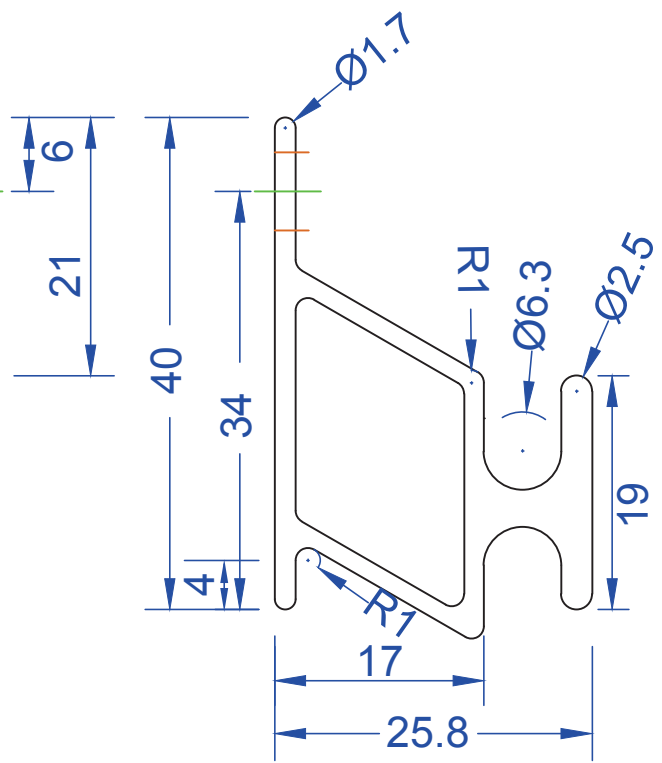

Installation Sheathing With Track

Installation Batten With Track

Corner Installation

Siding Sheathing Fastener

Siding Batten Fastener

Joist Span

Front view

Side view

# Sheathing Fastener Profile

Front view

Side view

## Batten Fastener Profile

# Fast Track Profile

Random 462.5mm Center to Center

Staggered 462.5mm Center to Center